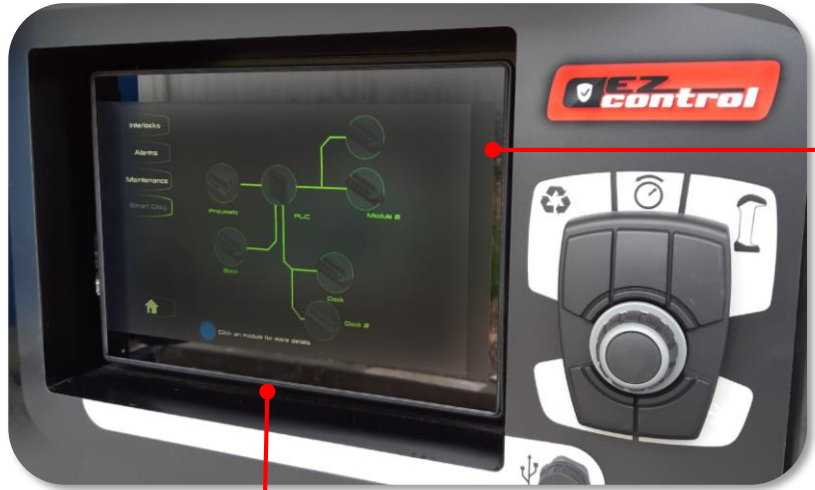

Your new generation refuelling interface

- New features
- More resistant
- Faster
- Brighter

New control touchscreen

4 New Packs

<p>1 ACCESS</p>	<p>2 ACCESS +</p>	<p>3 CONNECT</p>	<p>4 PREMIUM</p>
REFUELLING	REFUELLING	REFUELLING	REFUELLING
	MAINTENANCE		MAINTENANCE
		WEB DATA MANAGEMENT	WEB DATA MANAGEMENT

1 : Refuelling only
 2 : Requires the web server option
 3 : Included : ILPCV test / Regulation test on aircraft refueller only

Functions Details

FUNCTIONS	DETAIL
REFUELLING	Refuelling operations management interface
SAFETY	Safety levels and alarms settings
SMART DIAG	Real time disgnostics of operational equipment and sensors
PRE CHECK	Refuelling conditions management and settings
GAUGE	Tank fuel electronic level
MULTILINGUAL	English - French – Spanish - Italian – Japanese
DP MONITORING	Displays checking of the micro-filter Delta P
DATA RECORDING	Refuelling data recording (pressures, alarms, user connections)
REGULATION	Pump speed smart management according to the needs
ACCESS MONITORING	RFID badges user access management
PLANIFICATION	Periodic checks planification and preventive maintenance operations, reporting
AUTO TEST	Critical JIG functions tests automation
DP MONITORING	Control and recording of the micro-filter Delta P
REMOTE ACCESS	EZ Control connection and remote take over through a dedicated web platform
WEB PLATFORM 1	Electronic JIG tests reports storage (Standardized)
WEB PLATFORM 2	Periodical vehicle control operations management